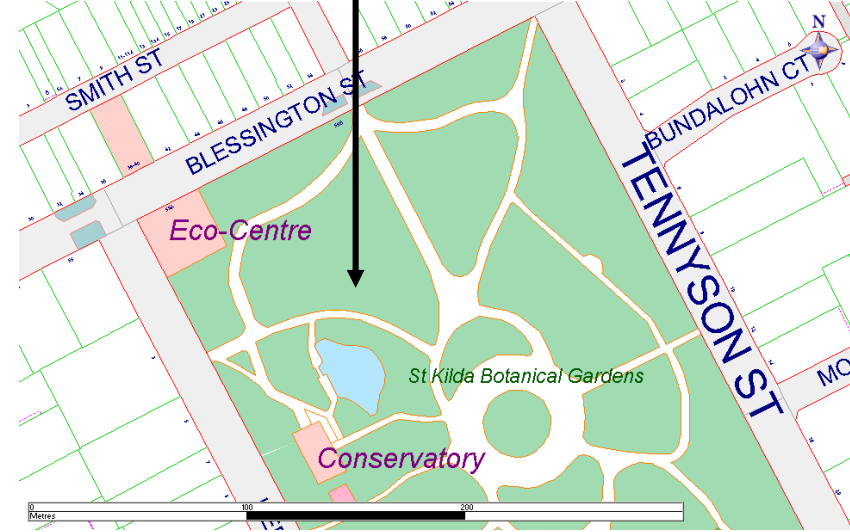

FREE TAI CHI 6.45am to 7.45am

Mondays at Elwood Carnival Site, Elwood, until 16 February.

Tuesdays at St Kilda Botanic Gardens, St Kilda, until 17 February.

Wednesdays at St Vincent Gardens, Albert Park, until 18 February.

Thursdays at Edwards Park, Port Melbourne, until 19 February.